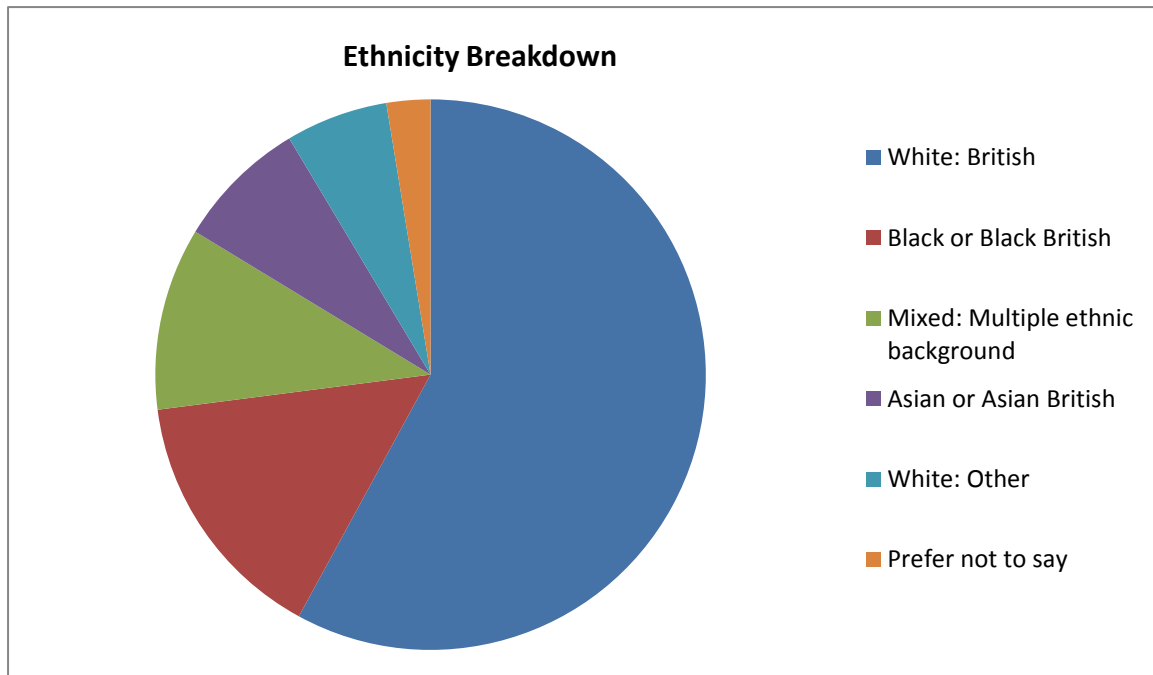

## Audience Ethnicity of New Art Exchange

During this current year, 42% of New Art Exchange audiences have been from a BAME background. The ethnicity breakdown below is based on survey information obtained from Audience Agency April- November 2015.

| Ethnic Background                        | Percentage of audience (%) |
|--|----------------------------|
| <b>White: British</b>                    | 58                         |
| <b>Black or Black British</b>            | 15                         |
| <b>Mixed: Multiple Ethnic Background</b> | 10                         |
| <b>Asian or Asian British</b>            | 8                          |
| <b>White: Other</b>                      | 6                          |
| <b>Prefer not to say</b>                 | 3                          |